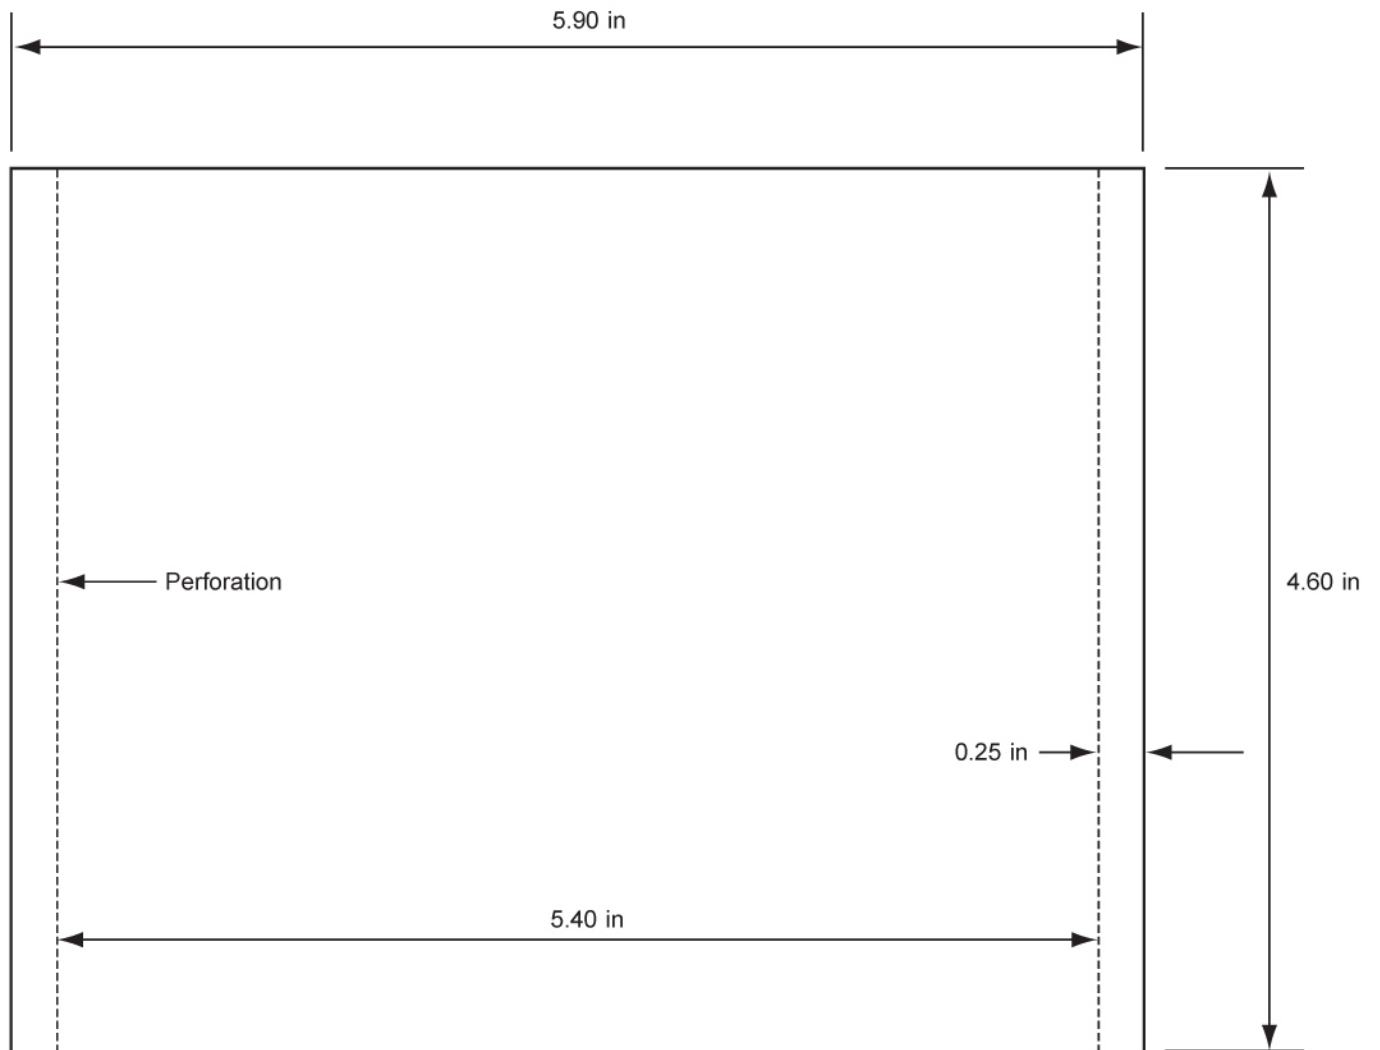

## Jewel Case Tray Card

***Bleeds should extend a minimum of 1/8" on all four sides***