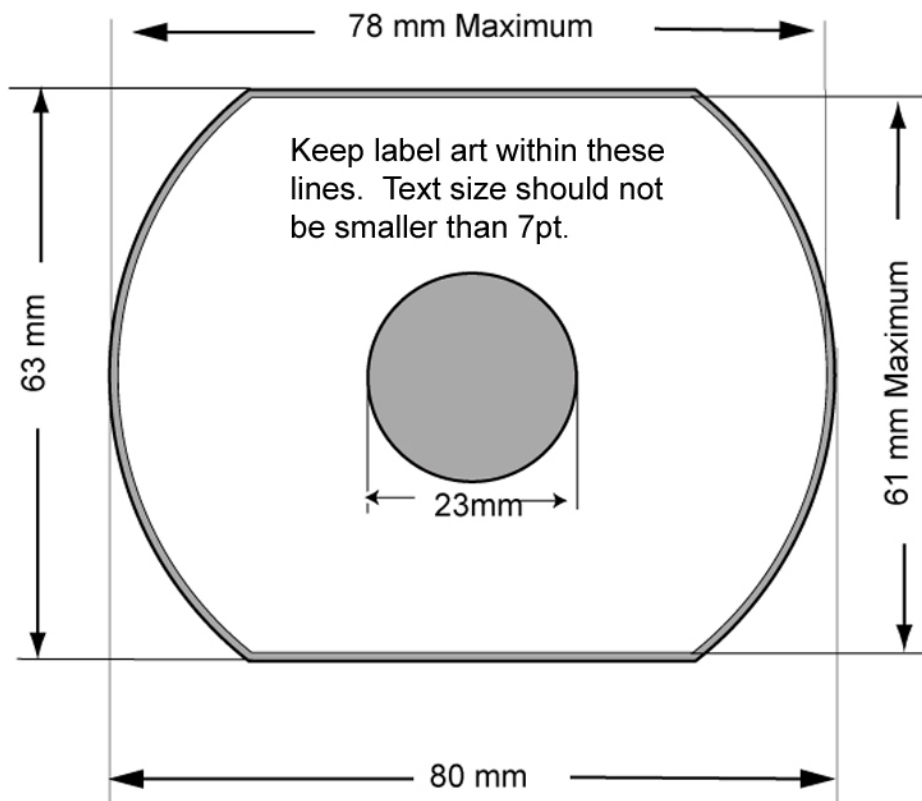

## Specifications for 50MB 'Hockey Rink' style Business Card

Text size should not be smaller than 7 pt.

Max. Printing Area - 23mm to 78mm X61mm

This area must be dropped out.