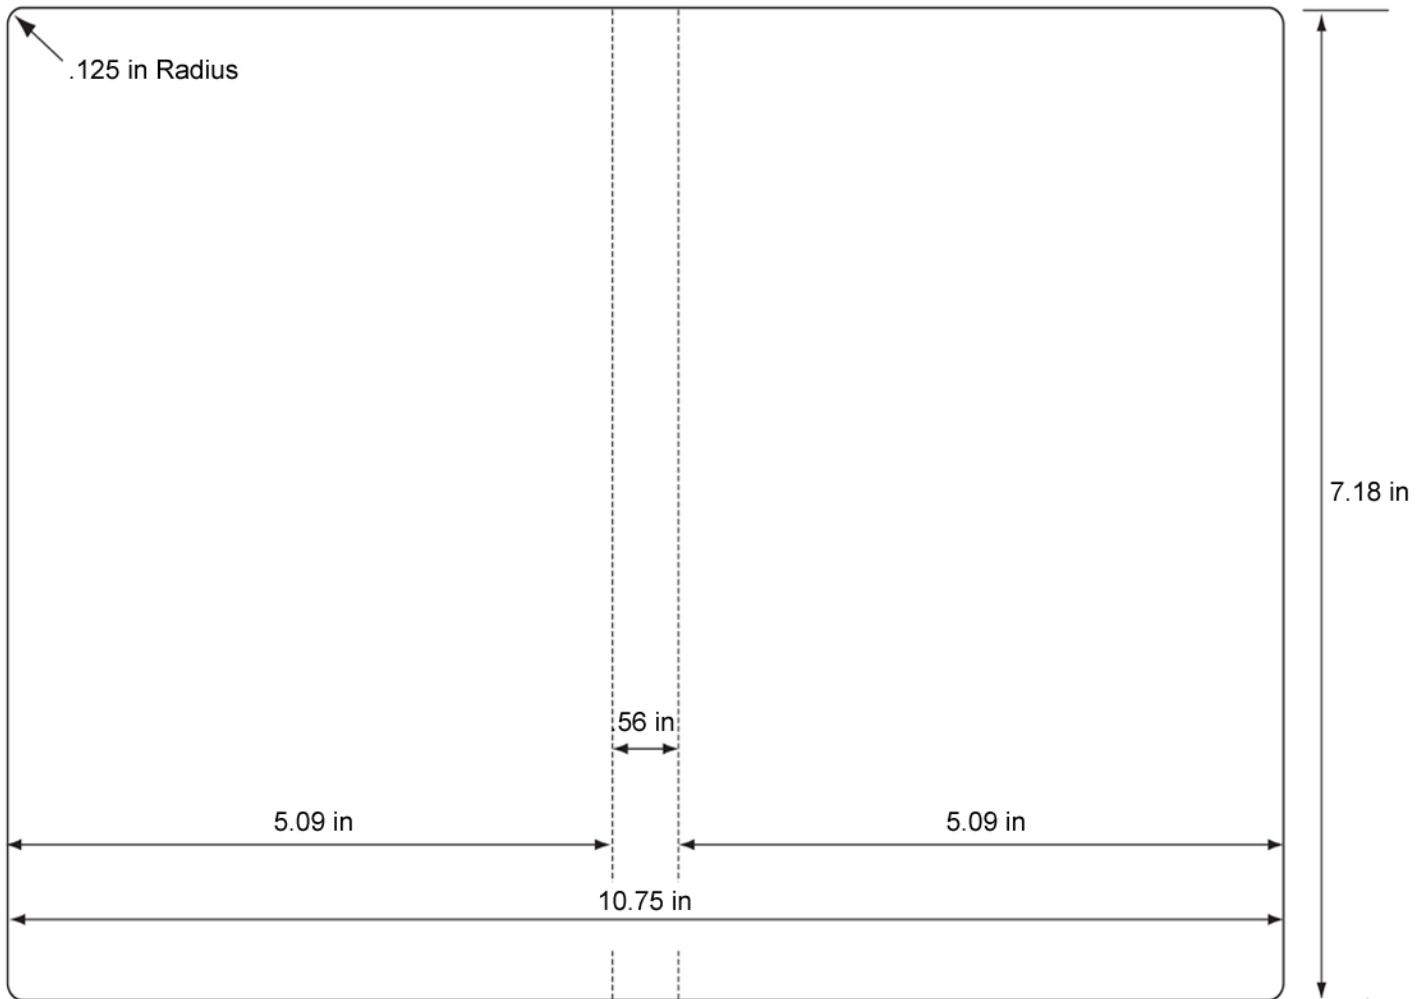

SERAPHIC
STUDIO

DVD Outer Wrap

Bleeds should extend a minimum of 1/8" on all four sides