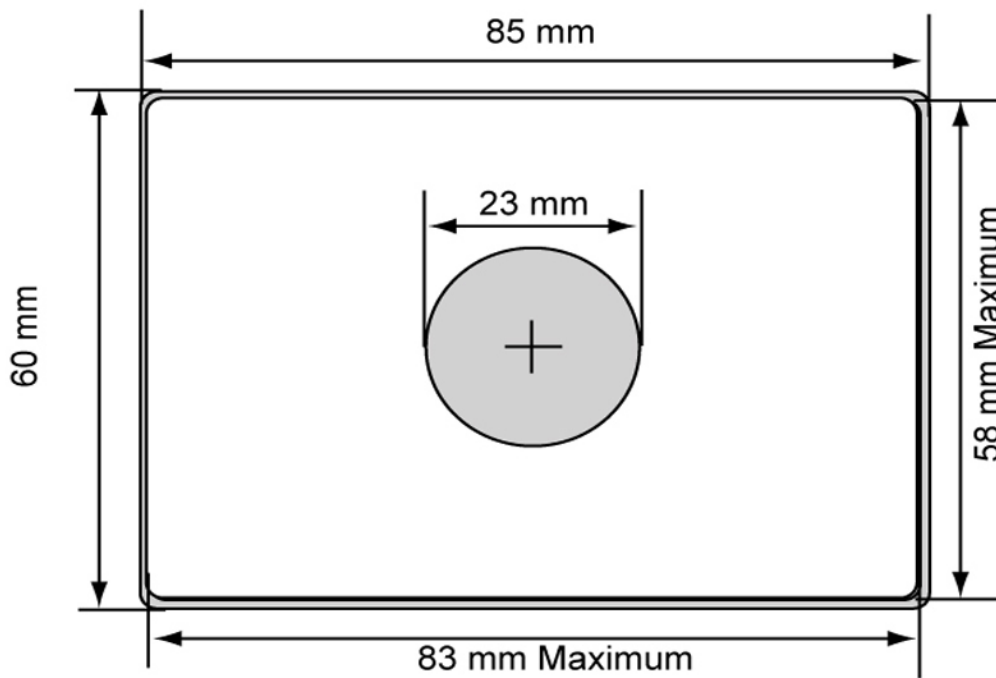

SERAPHIC
STUDIO

Specifications for 40MB Business Card CDROM

Text size should not be smaller than 7 pt.

Max. Printing Area: 23 mm - 58mm X 83

This area must be dropped out.